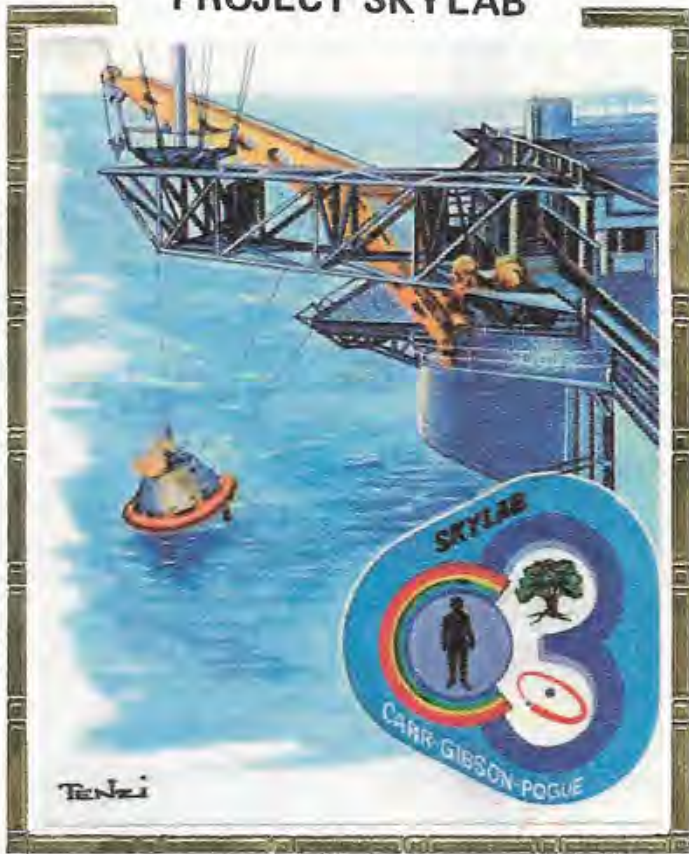

# PROJECT SKYLAB

Colorano "Silk" Cachet

Copernicus

1473-1973

8¢ US

## PROJECT SKYLAB - SPLASHDOWN

FEBRUARY 8, 1974 — 11:17 A.M. — Less than 2 hours before splashdown one of the rocket thruster systems, designed to control the spacecraft, developed a leak. Skylab Astronauts Carr, Pogue and Gibson overcame the problem and using only one of the rocket thruster systems returned safely to earth, splashing down in the choppy Pacific Ocean 176 miles from San Diego, Calif. and 3½ miles from the prime recovery ship USS New Orleans - thus ending man's longest space voyage - 84 days, 1 hour and 16 minutes.