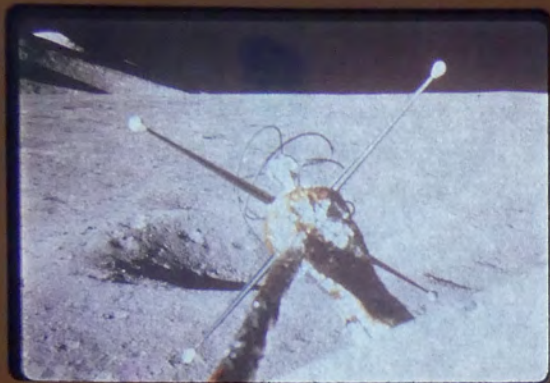

DAILY EXPRESS

APOLLO 15
SLIDE No. 5