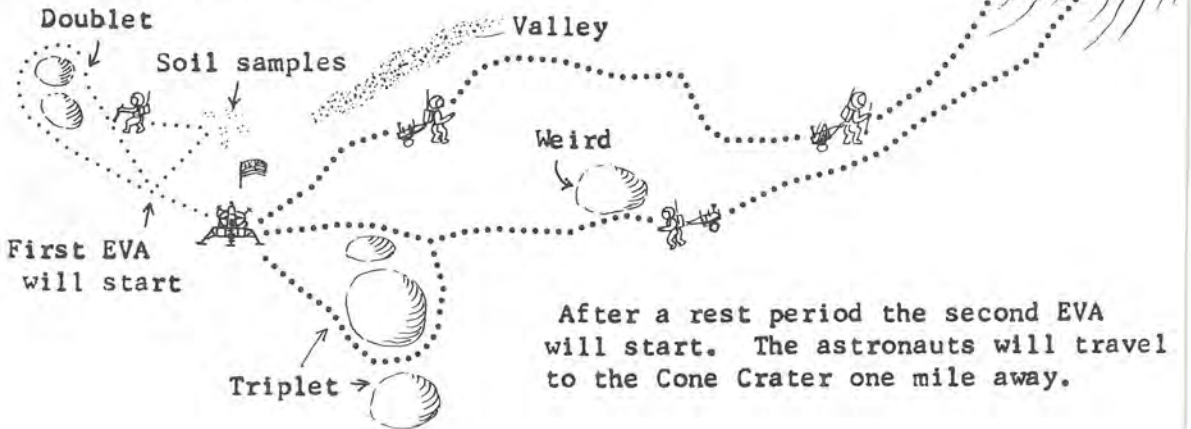

APOLLO 14 LUNAR EXPLORATION

FRA MAURO

Moon Landing Site

Astronauts Shepard and Mitchell conduct lunar exploration using the Modular Equipment Transporter "Rickshaw." On the Cart is a place for lunar handtools, three cameras, two sample container bags, spare film magazines and a lunar surface penetrometer.

*Lunar Module 'Antares' lands on the Moon 4:18 A.M. EST 5 Feb.
'Antares' Lift-off from the Moon 1:48 P.M. EST 6 Feb.*

SpaceCraft
Swanton

FIRST MAN ON THE MOON

UNITED STATES

BOX 2296, HUNTINGTON, W. VA. 25724

APOLLO 14 FRA MAURO AREA (Moon landing site)

Diagram shows two traverses planned for the two astronauts during the two moon walks of 10 hours.

After a rest period the second EVA will start. The astronauts will travel to the Cone Crater one mile away.